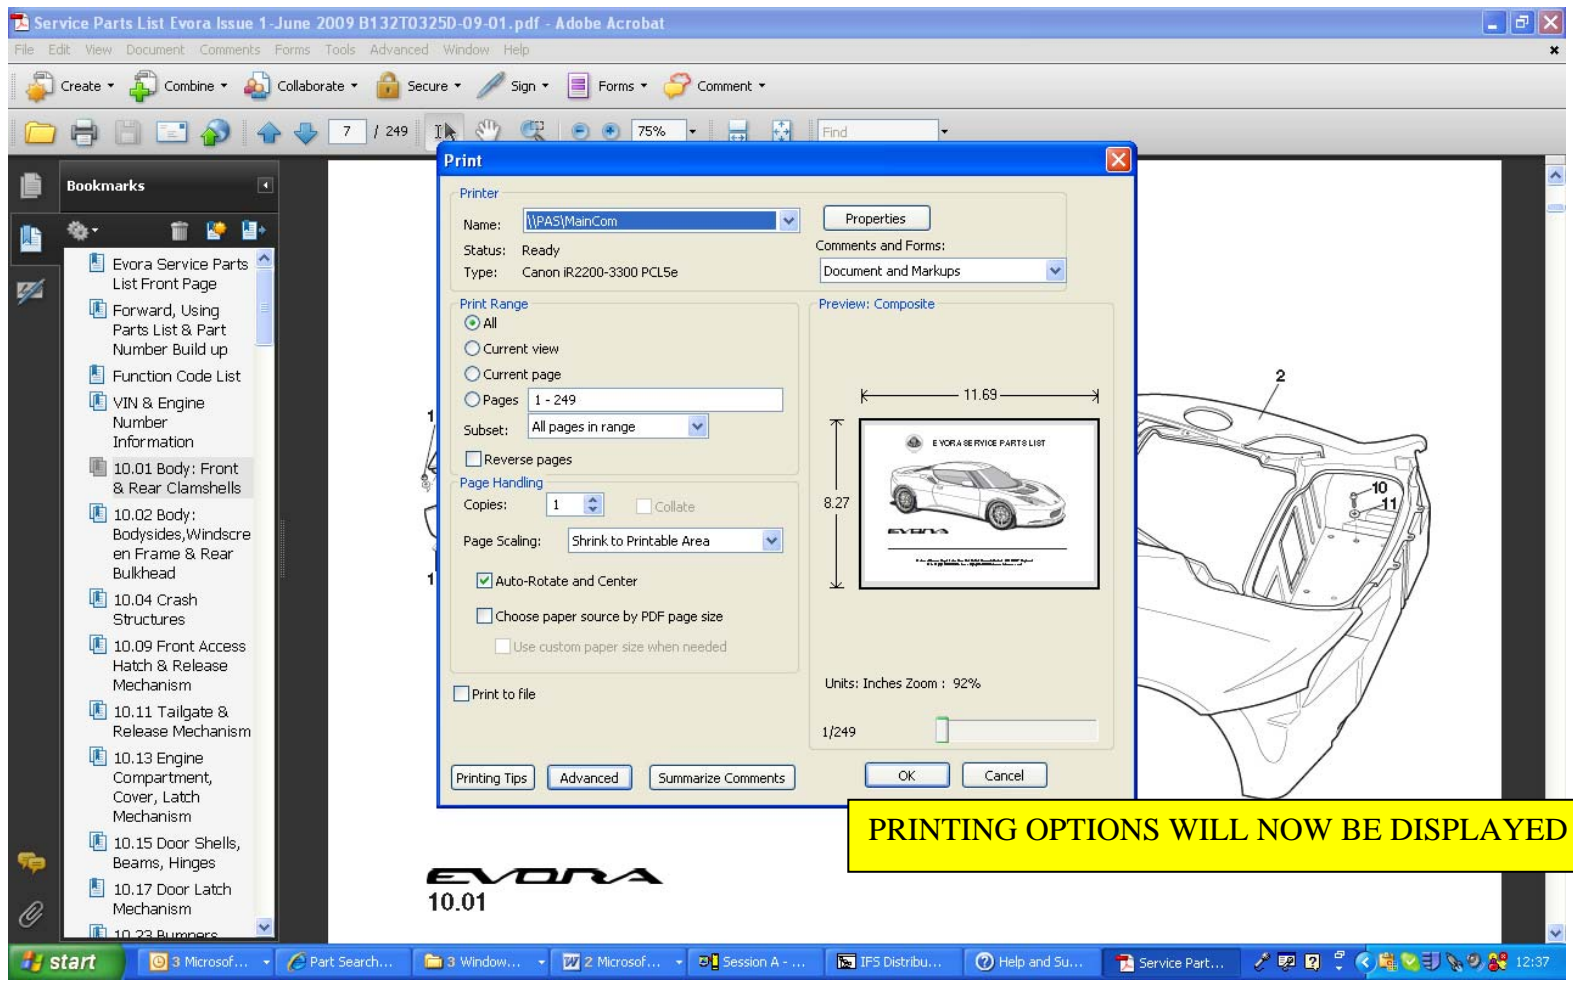

PRINTING OPTIONS WILL NOW BE DISPLAYED