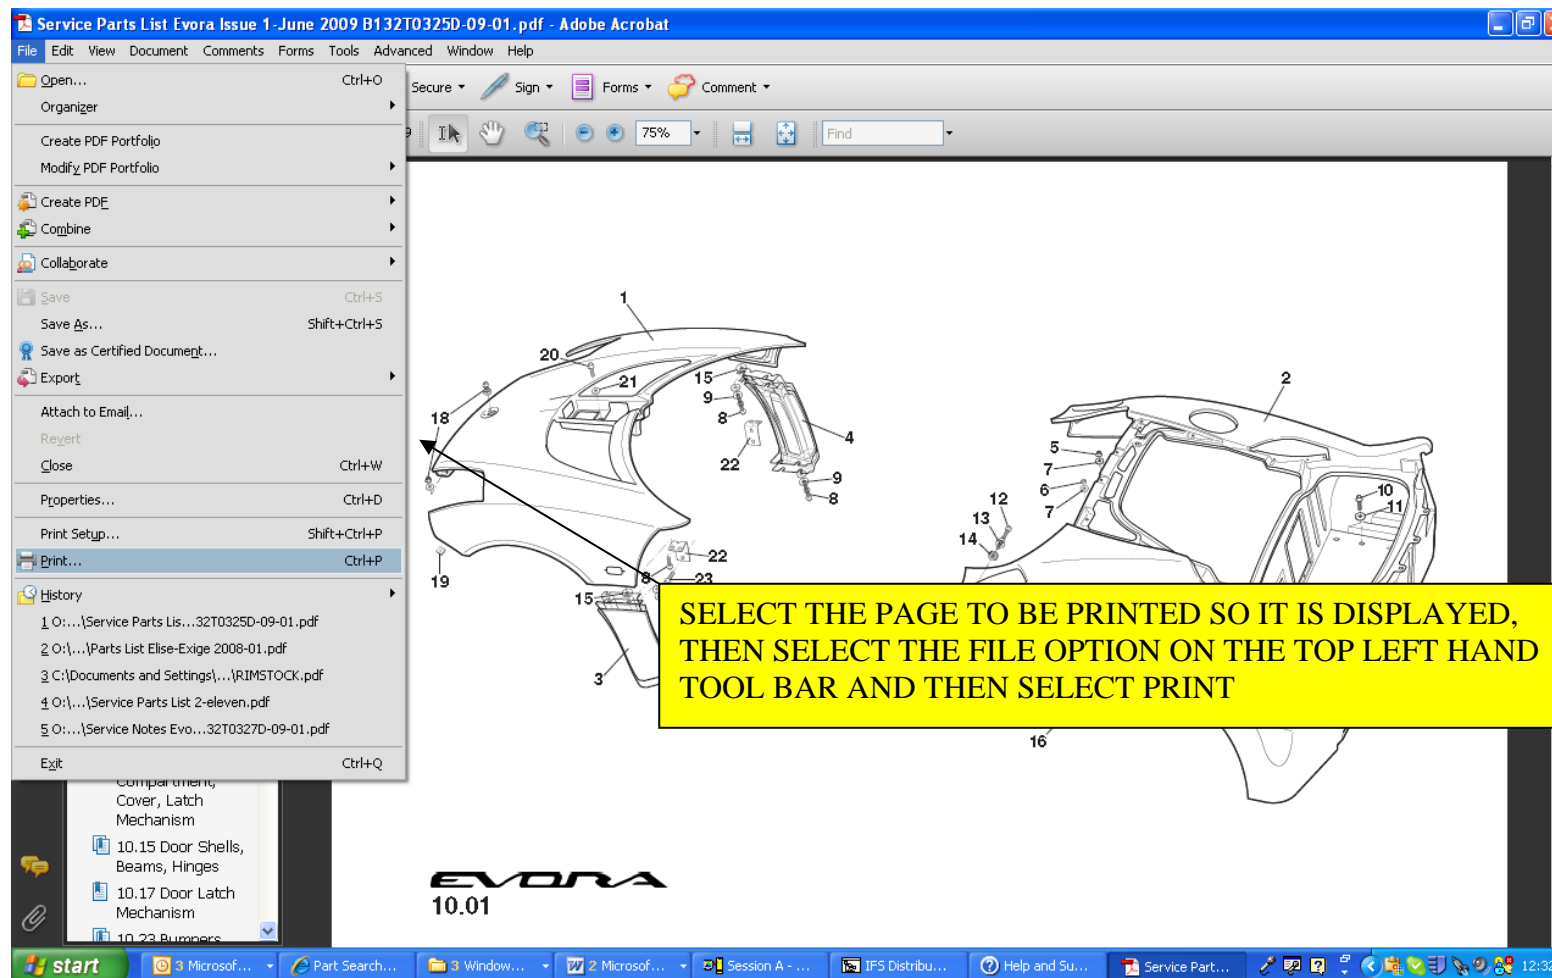

PRINTING PAGES FROM SERVICE LIST

THE PDF SERVICE PARTS LIST CAN BE PRINTED, BUT IT IS ALSO POSSIBLE TO PRINT SPECIFIC PAGES AS NECESSARY FROM THE PARTS LIST